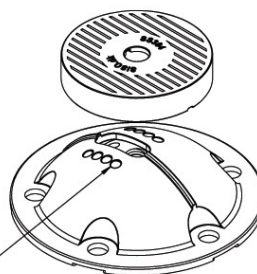

PRODUCT SHEET

Description:

Leg Connector "Mini-Twister", SS304, Black

Item number:

06.11.200-0

Units	Box	Carton	HS Code	Barcode
Set	4	40	8302420090	
				5704866469746

M8 thread

Preset positioning spots to insure correct adjustment and strength