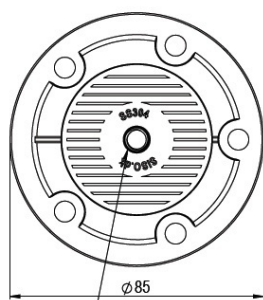

PRODUCT SHEET

Description:

Leg Connector "Mini-Twister", SS304, Black

Item number:

06.11.200-0

Units	Box	Carton	HS Code	Barcode
Set	4	40	8302420090	
				5704866469746

M8 thread

Preset positioning spots to insure correct adjustment and strength